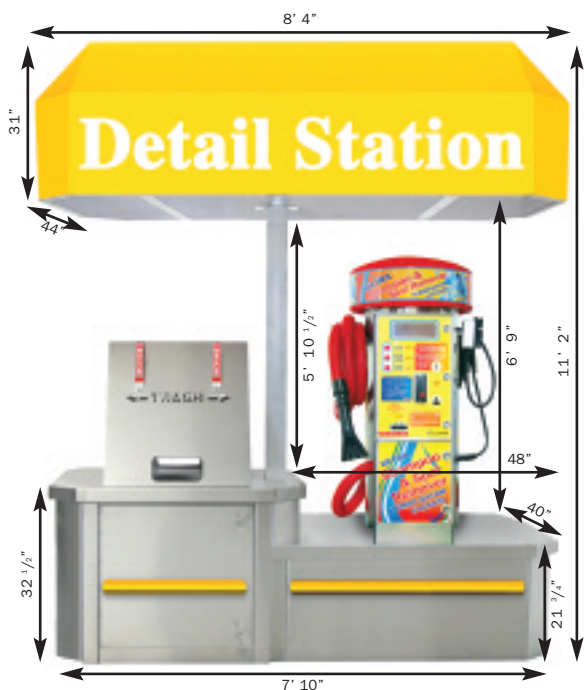

### ISLAND BASE ANCHORING INSTRUCTIONS:

Stainless steel interior frame is predrilled to accommodate 1/2" diameter expansion-style anchors. You determine the anchoring system that works best for your site. Island base frame must be anchored into cement.

### BASE FEATURES:

- Total stainless steel construction including interior frame and vacuum platforms provide years of use while still looking like new
- Unique modular construction consists of three separate pieces (double vacuum island bases) and two separate pieces (single vacuum island base)
- Modular construction results in reduced freight costs; easily assembles without a forklift in about two hours
- Teepee mat holder with (4) mat clamps are permanently attached to the center module which cuts down on potential replacement parts
- Modular design allows for replacement of any section or part if damaged at your location (unlike one-piece designed islands requiring total replacement)
- Trash service door is secured with (2) Medeco cam locks and trash can be deposited from four directions into container
- Slide-out trash removal is readily accessible by door (instead of heavy and messy lifting)
- Optional end vaults are available

Ultra 10' Vacuum Island Base (32010) and Canopy (32010CAN) with Ultra Turbo-Nator® Shampoo and Spot Remover and Ultra Turbo-Nator® Fragrance Combination Vacuums

Ultra Single 8' Vacuum Island Base (32008) and Canopy (32008CAN) with Ultra 6-in-1 Combination Vacuum (28000) All models include two poles.

Ultra 10' Vacuum Island Base (32010) and Canopy (32010CAN) with Ultra Turbo-Nator® Shampoo and Spot Remover and Ultra Turbo-Nator® Fragrance Combination Vacuums